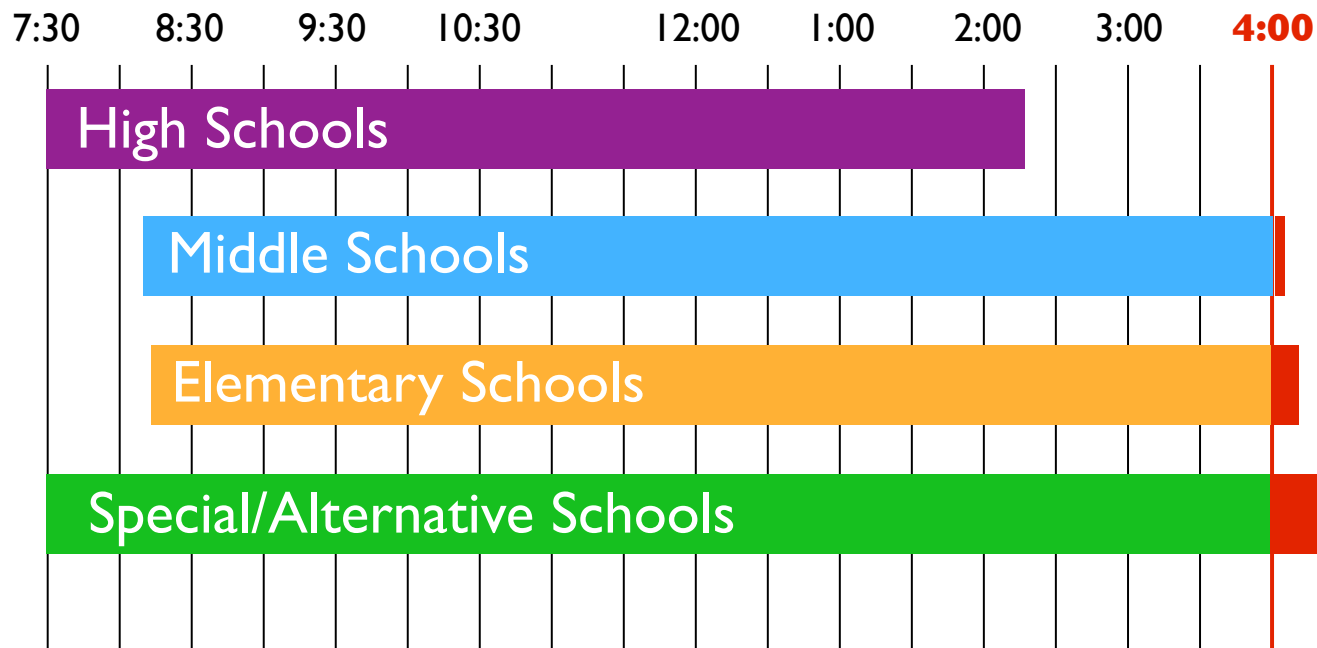

Option I—High Schools Begin at 7:30 a.m.

Schools ending after 4:00 p.m.

(4 Middle)

(2 Elementary)

(2 Other)

High Schools

13

Minutes
Later